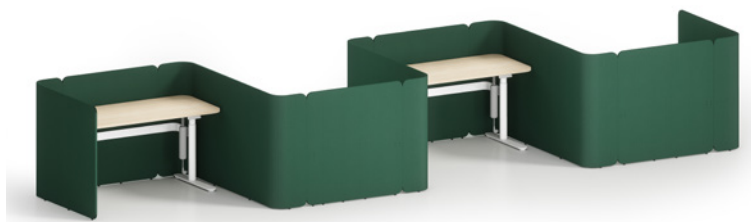

Duplex

Product	Width (mm)	Depth (mm)	Height (mm)	Color	Material
Duplex Height Adjustable Desk	1,400/ 1,500/ 1,600/ 1,800	600/ 700	635-1285	8 MFC and 2 Powder Paint Color Option	MFC, Fabric, Powder Paint
Single Desk Suspended Center Straight Screen	1,400/ 1,500/ 1,600/ 1,800	—	750/ 850	35 Fabric Colors Option	
Single Desk Suspended shape Screen			750		
Single Desk Floor Screen			1,100/ 1,200		
Bench Center Straight Screen			800/ 900		

Typical

Duplex Height-adjustable Single Desk with Suspended Straight Screen

Duplex Height-adjustable Single Desk with Suspended U-shape Screen

Duplex Back-to-back Height-adjustable Desk with S-shape Floor Screen

Duplex Back-to-back Height-adjustable Desk with combined S-shape Floor Screen

Duplex Height-adjustable Bench with Center Straight Screen

Duplex Pod Row of 4 Seats with Combined Floor Screen

Material Option